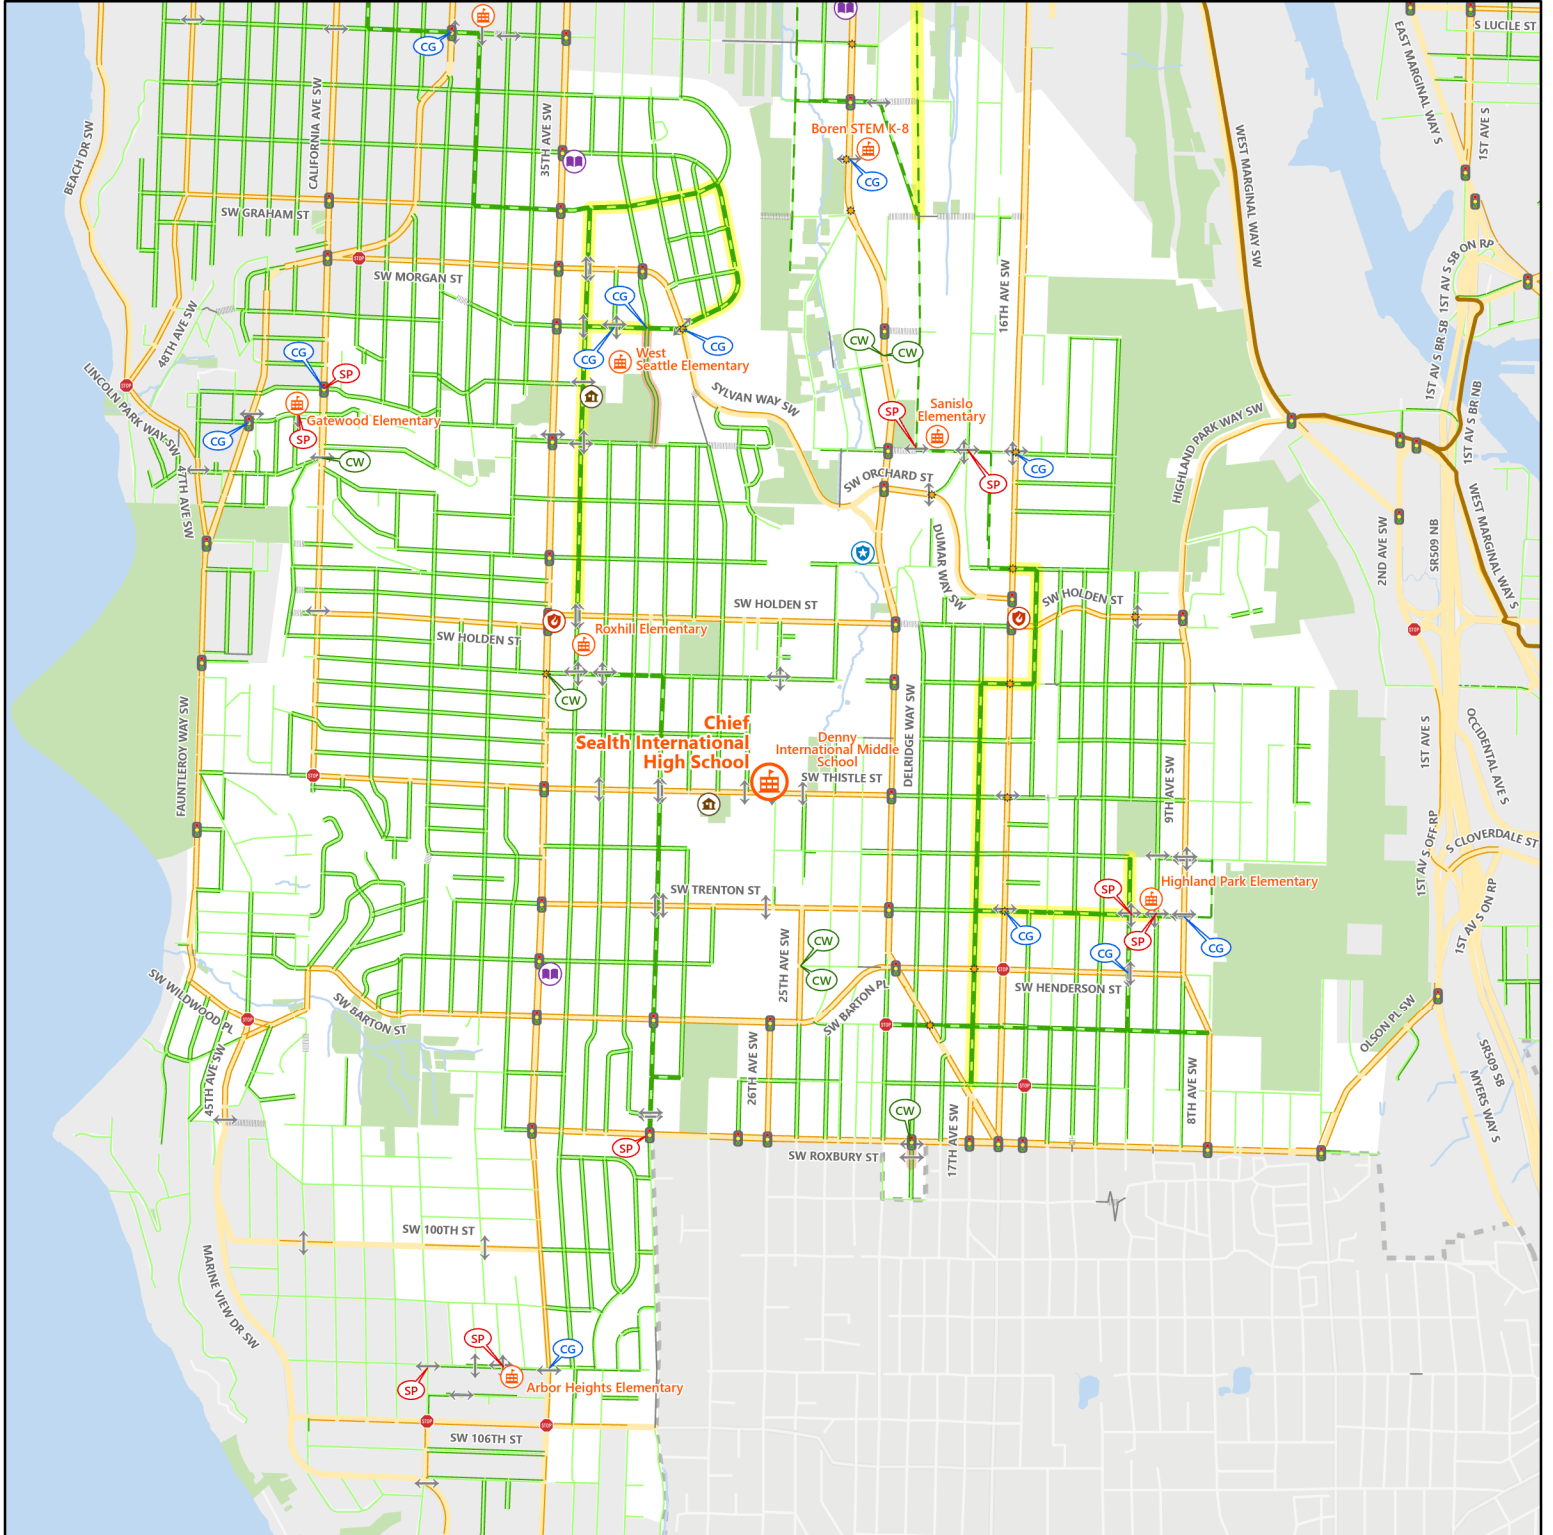

2023-24 Safe Routes to School

Chief Sealth International High School

Crossing Guard Assignment*	Fire Station	Stay Healthy Street
School Patrol Location*	Library	Freeway
Overhead Crosswalk Sign	Police Station	Busy Street (Arterial)
Traffic Signal	Walkway	Sidewalk Exists
All Way Stop Intersection	Stairway	Neighborhood Street
Crossing Beacon	Protected Bike Lane	Sidewalk Exists
Designated School Crossing	Neighborhood Greenway	Park
School	Multi Use Path	School Walk Zone
Community Center	School Street	

Author: Seattle ITD, GIS-CADD